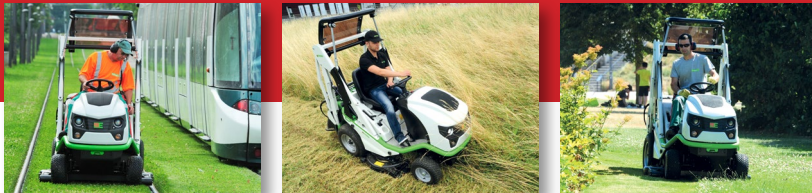

# ETESIA

Theoretical output	15 000 sqm/h
Transmission	Hydraulic
Collecting	✓
High grass mowing	✓
Mulching	✓

### The new generation ETESIA

- Better collection performance in all working conditions the motor speed remains stable.
- Very comfortable to drive with its improved power steering: less effort on the steering wheel.
- Safer slope work with a doubled braking efficiency by the addition of new disc brakes.

### PERFORMANCE

- Up to 15,000 sq.m grass cut and collected per hour.
- 1,24 m cutting width.
- Output comparable to 1,50 m cutting width machines.
- Emptying up to 1,80 m above the ground.
- Complete grassbox emptying.
- Hydraulic all-wheel drive on the 2 rear wheels and four wheel drive on the HVHPX model.
- Differential lock for the HVHPX.
- Unleaded fuel Vanguard motor with a tree-year guarantee. Equipped with a katalysator.
- Multi-function dashboard.
- Electromagnetic blade clutch with brake.

### VERSATILE

- The snow plough together with snow chains enables the mower to be used for snow clearance.
- All types of mowing: grass collecting, mulching with the mulching insert and high grass cutting with the deflector.
- All types of surfaces: their tight turning circle and their reduced rear overhang make them very versatile machines, equally at home cutting in large or small areas.